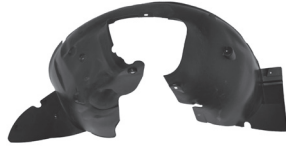

DE-GA REF. PEJ 15 26 001

SIMILAR TO: 7136.CW-7136.J4

Kg: 1.14

M³: 0.010

- Ön çamurluk davl. Rh.
- Fr. inner fender Rh.
- Garde boue avant Dr.
- Locaro ant. Dx.

DE-GA REF. PEJ 15 26 002

SIMILAR TO: 7136.CX-7136.J3

Kg: 1.14

M³: 0.010