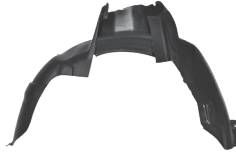

DE-GA REF. FIA 15 AL 001

SIMILAR TO: 51811197

Kg: 1.10

M³: 0.010

- Ön çamurluk davl. Rh.
- Fr. inner fender Rh.
- Garde boue avant Dr.
- Locaro ant. Dx.

DE-GA REF. FIA 15 AL 002

SIMILAR TO: 51865464

Kg: 1.10

M³: 0.010