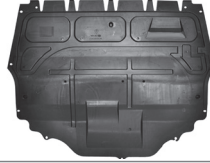

DE-GA REF. WOS 08 PO 025
SIMILAR TO: 6Q0825237AB
Kg: 1.25
M³: 0.013

- Motor alt koruma pls. dizel
- Engine under tray diesel pls.
- Cache-moteur inferieur pls. diesel
- Coprimotore inferiore pls. diesel

DE-GA REF. WOS 08 PO 032
SIMILAR TO: 6R0825237D
Kg: 0.63
M³: 0.010