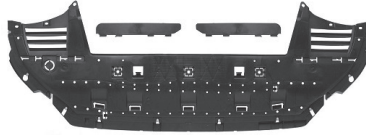

DE-GA REF. PEJ 07 RI 016

SIMILAR TO: 9816809680

Kg: 2.80

M³: 0.0600

- Ön tampon alt koruma 40mm
- Front bumper under tray 40mm
- Protection inférieure du pare-chocs avant en 40mm
- Riparo plastica sotto paraurti anteriore 40mm

DE-GA REF. PEJ 07 RI 017

SIMILAR TO: 9816809580

Kg: 2.80

M³: 0.0600