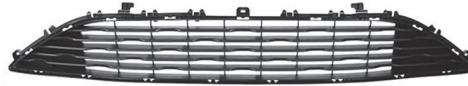

- Ön tampon panjuru alt
- Front bumper grille lower
- Calandre pare-choc avant inferieure
- Griglia par.ant.inferiore

DE-GA REF. **OPL 09 CO 035**

SIMILAR TO: 9829474480

Kg: 1.30

M³: 0.0250