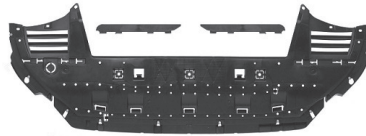

- Ön tampon alt koruma 25 mm.
- Front bumper under tray 25 mm.
- Protection inférieure du pare-chocs a/en 25mm
- Riparo plastica sotto paraurti anteriore 25mm

DE-GA REF. PEJ 15 PR 013

SIMILAR TO: 9817398580

Kg: 1.00

M³: 0.0500