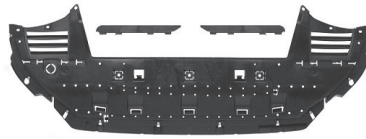

- Ön tampon alt koruma 25 mm.
- Front bumper under tray 25 mm.
- Protection inférieure du pare-chocs a/en 25mm
- Riparo plastica sotto paraurti anteriore 25mm

DE-GA REF. **PEJ 15 PR 013**

SIMILAR TO: 9817398580

Kg: 1.00

M³: 0.0500