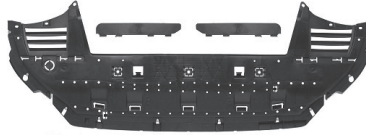

DE-GA REF. **PEJ 07 RI 016**

SIMILAR TO: 9816809680

Kg: 2.80

M³: 0.0600

- Ön tampon alt koruma 40mm
- Front bumper under tray 40mm
- Protection inférieure du pare-chocs avant en 40mm
- Riparo plastica sotto paraurti anteriore 40mm

DE-GA REF. **PEJ 07 RI 017**

SIMILAR TO: 9816809580

Kg: 2.80

M³: 0.0600