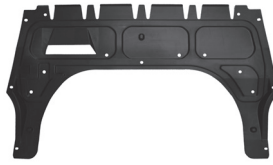

- Motor alt koruma plastik benzin
- Engine under tray plastic petrol
- Cache-moteur inferieur pls.mod. essence
- Coprimotore inferiore pls.mod. benzina

DE-GA REF. WOS 15 PO 005
SIMILAR TO: 6Q0809958B
Kg: 1.05
M³: 0.0100