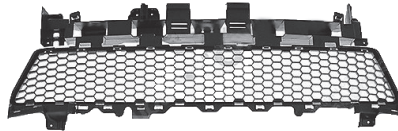

DE-GA REF.	DAC 07 LO 026
SIMILAR TO:	622544633R
Kg:	0.96
M³:	0.0312

- Ön tampon panjuru
- Fr. bumper grille
- Calandre pare-choc avant
- Griglia par. ant.

DE-GA REF.	DAC 09 LO 031
SIMILAR TO:	623103971R
Kg:	1.20
M³:	0.0250